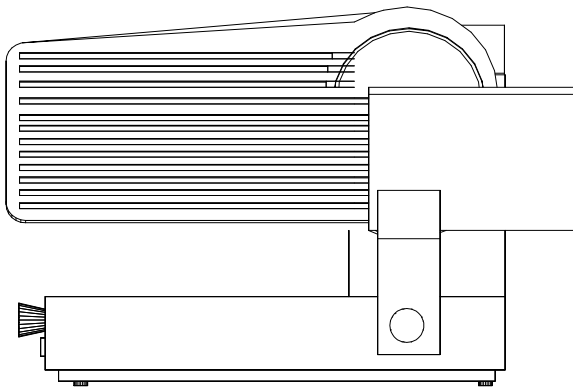

FOOD PREPARATION SLICERS

HOBART UK,
SOUTHGATE WAY,
ORTON SOUTHGATE,
PETERBOROUGH.
PE2 6GN
0844 888 7777

www.hobartuk.com

Gravity Feed Slicer 350mm

SL350-10

Electric

230/50/1 3.7kW
MACHINE SUPPLIED WITH 1.3 METRES OF CABLE AND 13amp
PLUG

Notes:

Max thickness 18mm

PLOT SCALE: 1:10

RIGHT TO MAKE NECESSARY CHANGES IS RESERVED