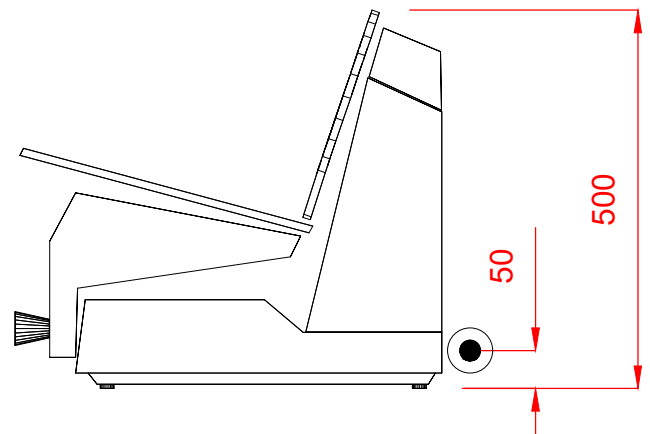

FOOD PREPARATION SLICERS

HOBART UK,
SOUTHGATE WAY,
ORTON SOUTHGATE,
PETERBOROUGH.
PE2 6GN
0844 888 7777

www.hobartuk.com

Gravity Feed Slicer 350mm

SL350-10

Electric

230/50/1 3.7kW
MACHINE SUPPLIED WITH 1.3 METRES OF CABLE AND 13amp
PLUG

Notes:

Max thickness 18mm

PLOT SCALE: 1:10

RIGHT TO MAKE NECESSARY CHANGES IS RESERVED