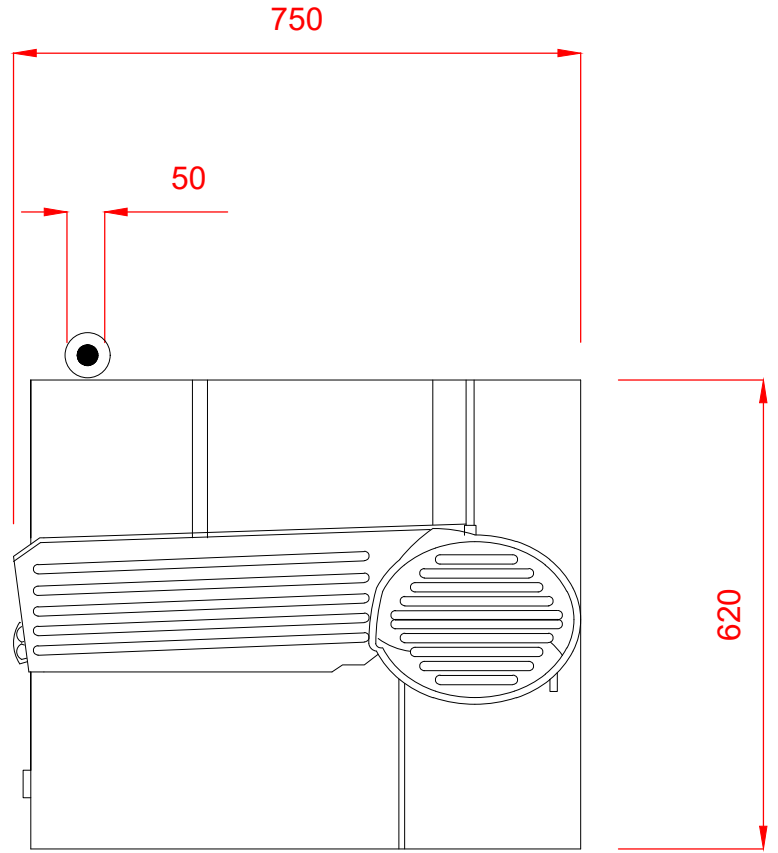

FOOD PREPARATION SLICERS

HOBART UK,
SOUTHGATE WAY,
ORTON SOUTHGATE,
PETERBOROUGH.
PE2 6GN
0844 888 7777

www.hobartuk.com

Gravity Feed Slicer 350mm

SL350-10

Electric

230/50/1 3.7kW
MACHINE SUPPLIED WITH 1.3 METRES OF CABLE AND 13amp
PLUG

Notes:

Max thickness 18mm

PLOT SCALE: 1:10

RIGHT TO MAKE NECESSARY CHANGES IS RESERVED