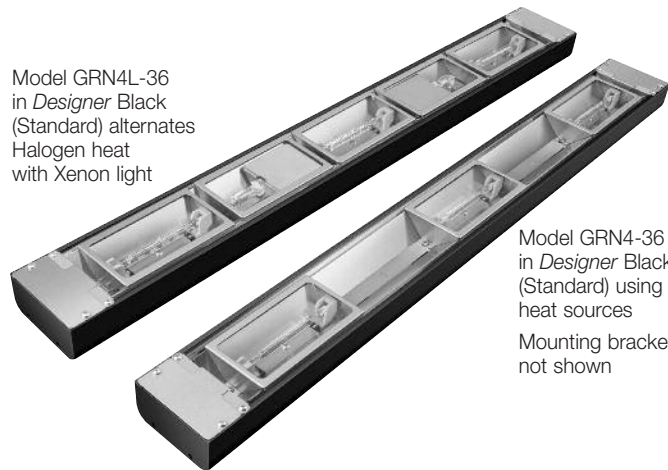

Model GRN4L-36
in *Designer* Black
(Standard) alternates
Halogen heat
with Xenon light

Model GRN4-36
in *Designer* Black
(Standard) using Halogen
heat sources
Mounting brackets
not shown

Remote Control Enclosures

Cutout Dimensions:
8.094" W x 3.5"H (206 x 89 mm)

ONE YEAR PARTS AND LABOR WARRANTY,
EXCLUDING HALOGEN HEAT LAMP BULBS AND
XENON LIGHT BULBS

HATCO CORPORATION P.O. Box 340500 Milwaukee, WI 53234-0500 U.S.A.
(800) 558-0607 • (414) 671-6350 • Fax (800) 543-7521 • Int'l. Fax (414) 671-3976
www.hatcocorp.com • E-mail: equipsales@hatcocorp.com