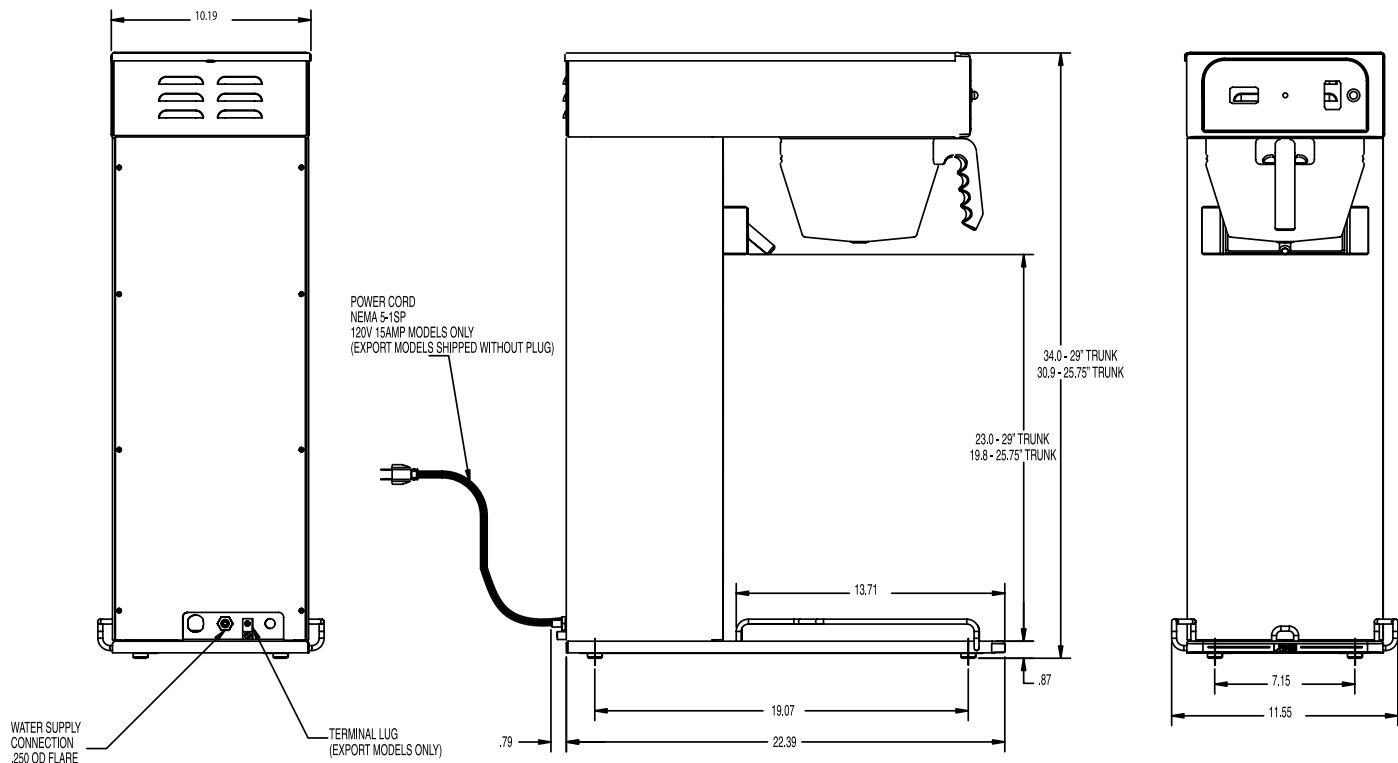

Dimensions & Specifications

Model	Product #	Volts	Amps	Tank Heater Watts	Total Watts	Brewing Capacity	Cubic Measure	Shipping Weight	Cord Attached
TB3[†]	36700.0009	120	14.4	1680	1730	16.3 gal./hr.	8.8 ft³	43 lbs.	Yes[†]
TB3Q[†]	36700.0013	120	14.4	1680	1730	26.7 gal./hr.	8.8 ft³	42 lbs.	Yes[†]
TB3	36700.0030	120	14.4	1680	1730	16.3 gal./hr.	7.9 ft³	42 lbs.	Yes[†]
TB3Q[†] w/TD4T	36700.0041	120	14.4	1680	1730	26.7 gal./hr.	10 ft³	55 lbs.	Yes[†]
TB3[†] Sweetner	36700.0043	120	14.4	1680	1730	16.3 gal./hr.	8.8 ft³	44 lbs.	Yes[†]
TB3[‡]	36700.0055	120	14.4	1680	1730	16.3 gal./hr.	8.8 ft³	42 lbs.	Yes[†]
TB3Q	36700.0059	120	14.4	1680	1730	26.7 gal./hr.	8.8 ft³	41 lbs.	Yes[†]
TB3Q[†]	36700.0076	120	14.4	1680	1730	26.7 gal./hr.	8.8 ft³	42 lbs.	Yes[†]
TB3Q[†] w/TD4T	36700.0080	120	14.4	1680	1730	26.7 gal./hr.	10 ft³	55 lbs.	Yes[†]

w/6 foot cord

[†]Quick disconnect. [‡]29" trunk height [‡]Has ready light [†]Power cord (NEMA 5-15P) 15 Amp-120V machine only.

Electrical: Models require 2-wires plus ground service rated at 120V, single phase, 60 Hz.

Plumbing: 20-90 psi (138-621 kPa). Machine supplied with 1/4" OD male flare fitting.

Bunn-O-Matic® Corporation - 1400 Stevenson Drive Springfield, Illinois 62703 • 800-637-8606 • 217-529-6601 • Fax 217-529-6644 • www.bunn.com

BUNN® practices continuous product research and improvement. We reserve the right to change specifications and product design without notice. Such revisions do not entitle the buyer to corresponding changes, improvements, additions or replacements for previously purchased equipment.

All dimensions shown in inches. Bunn-O-Matic Corporation owns all copyrights relating to materials in this publication. Please contact BUNN to request permission to reproduce any portion of this publication.